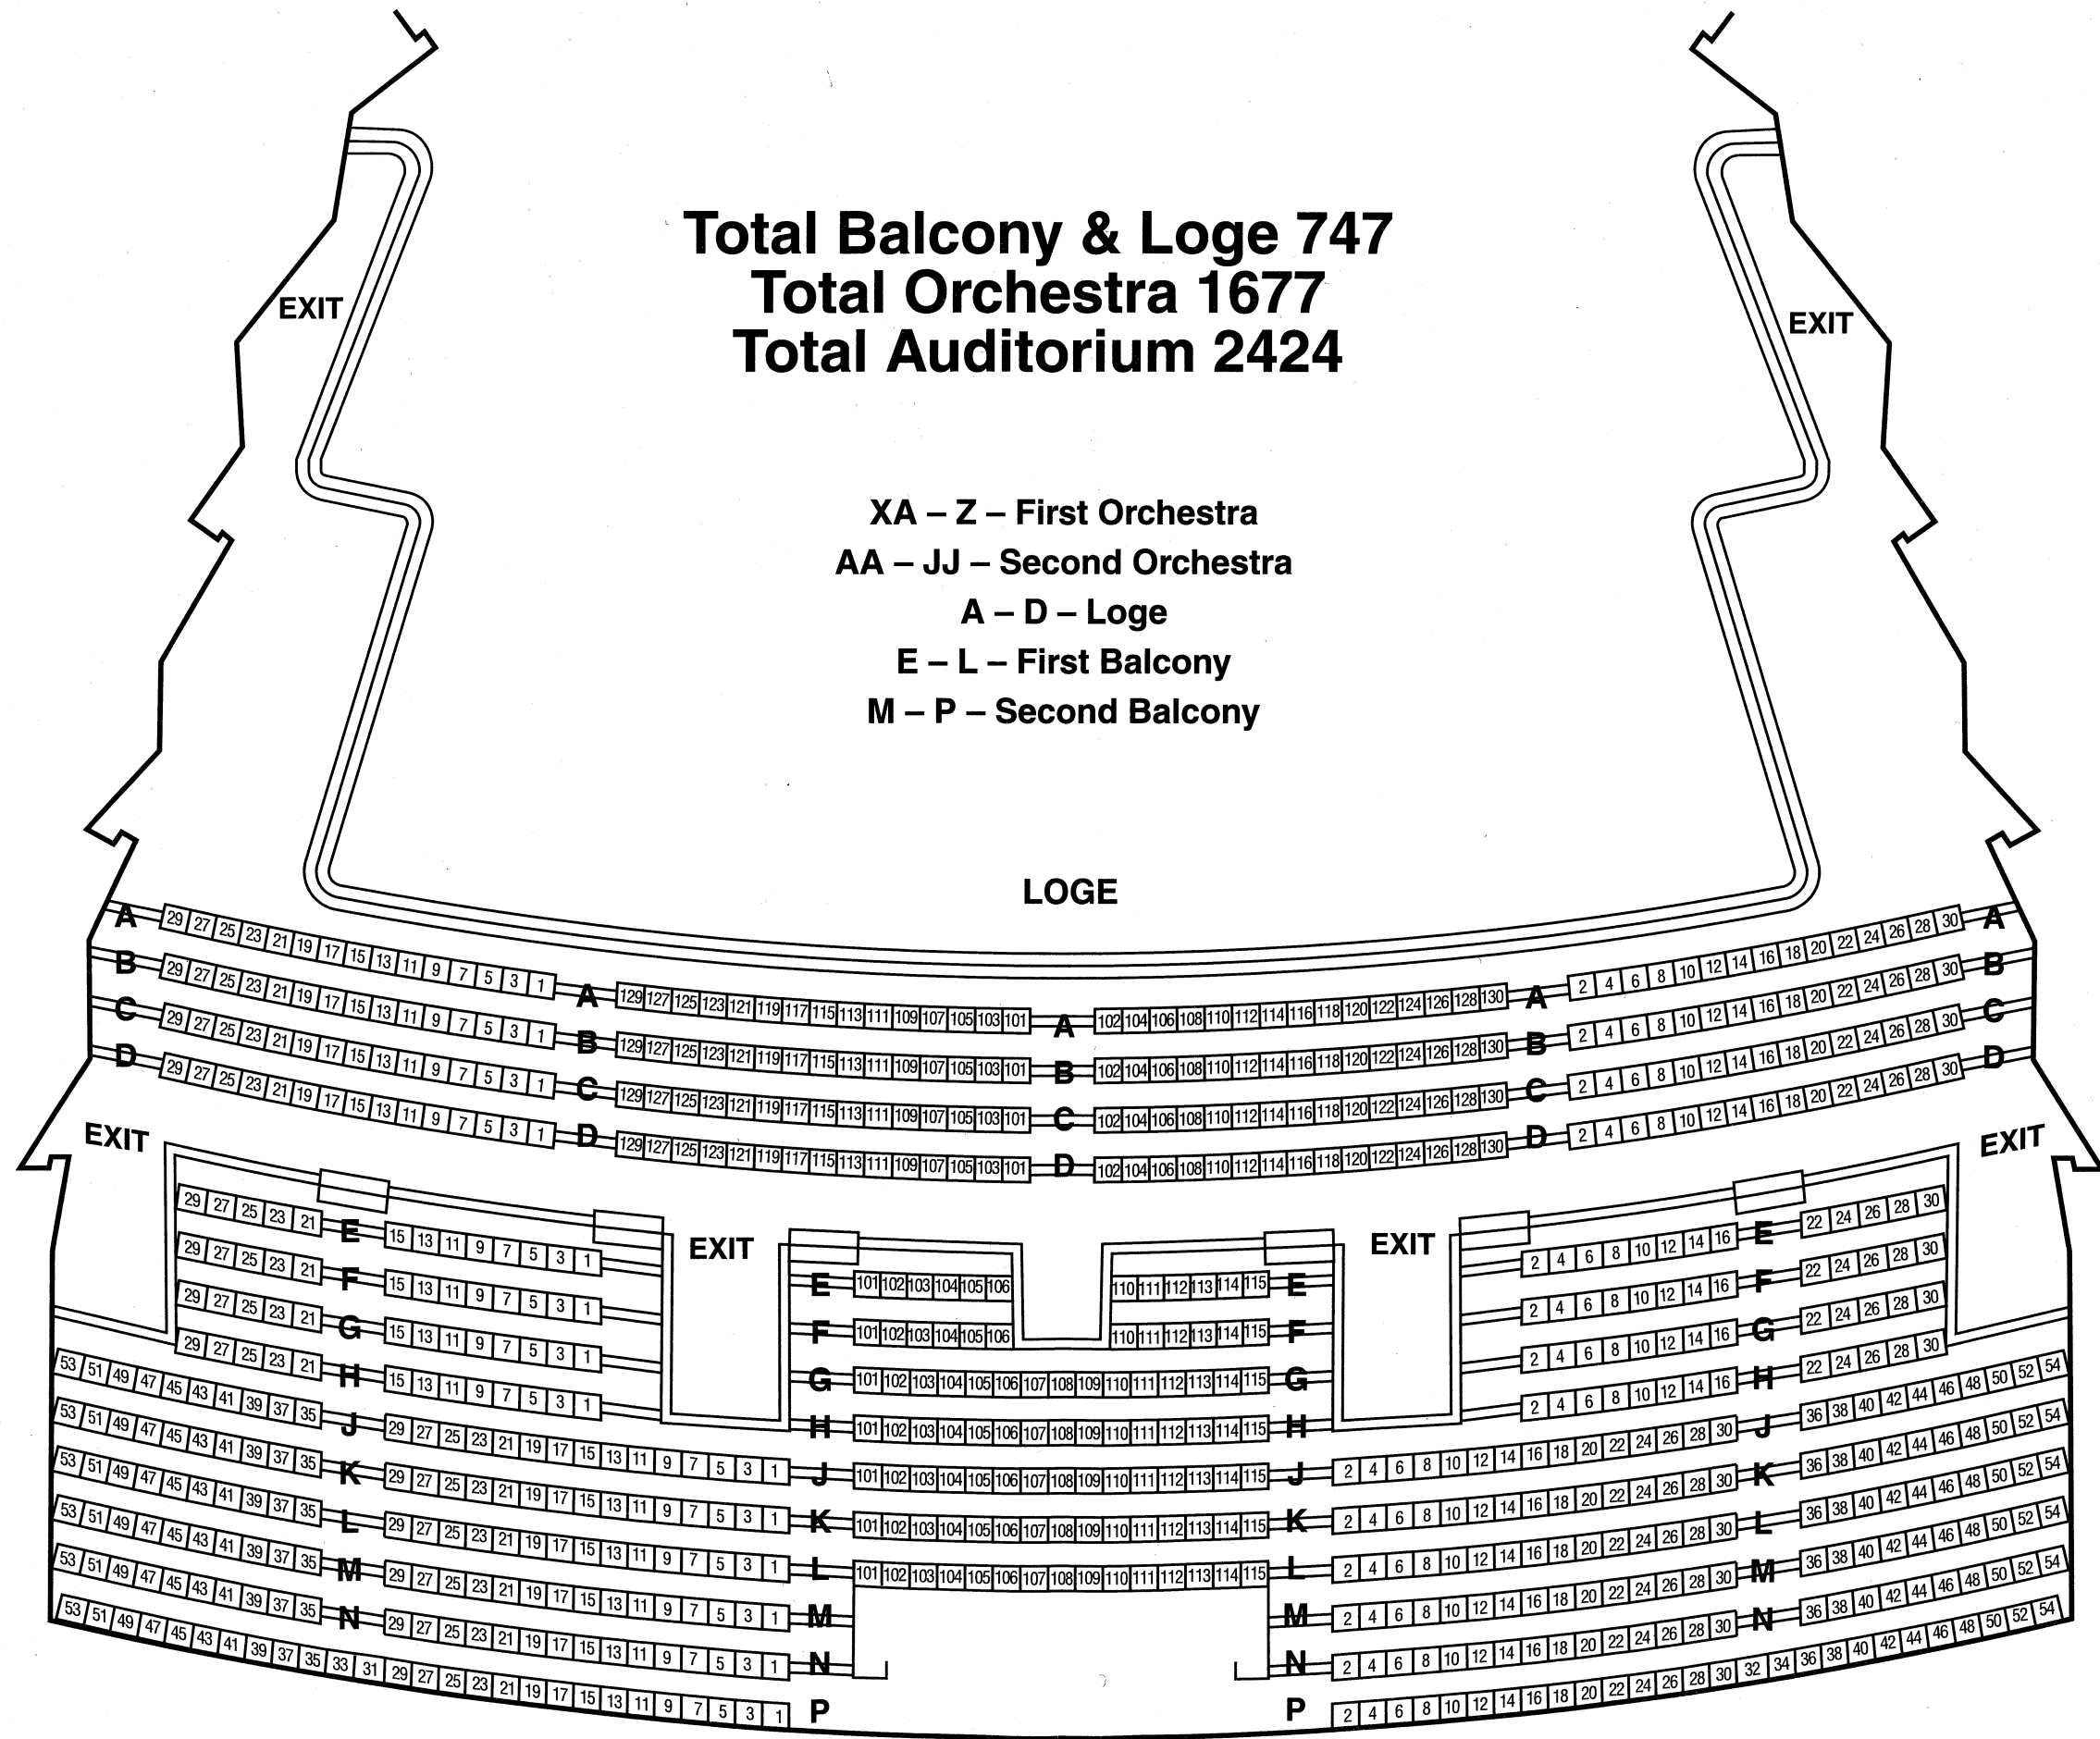

Total Balcony & Loge 747
Total Orchestra 1677
Total Auditorium 2424

XA – Z – First Orchestra
AA – JJ – Second Orchestra
A – D – Loge
E – L – First Balcony
M – P – Second Balcony

Loge
240 Seats

Balcony
507 Seats